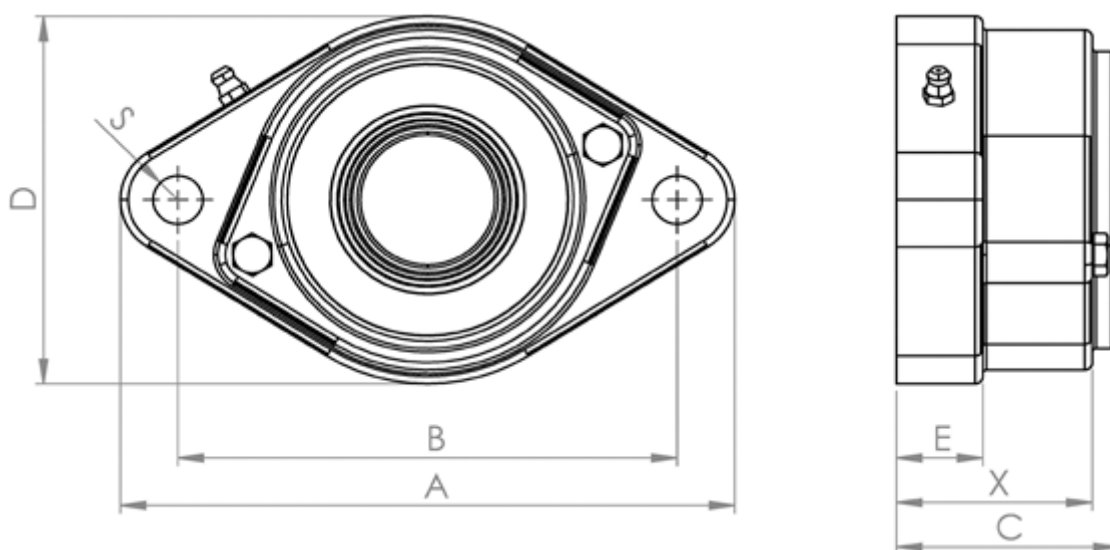

# Data Sheet

Article number: 57960302020220

Description: Hybrid bearing Corrotec 020 CSB.SLT  
Bearing unit, closed

## Measures

|      |        |
|------|--------|
| A    | = 116  |
| B    | = 90   |
| C    | = 51   |
| D    | = 75   |
| E    | = 22.5 |
| S    | = 9    |
| Type | = -    |
| X    | = 43   |